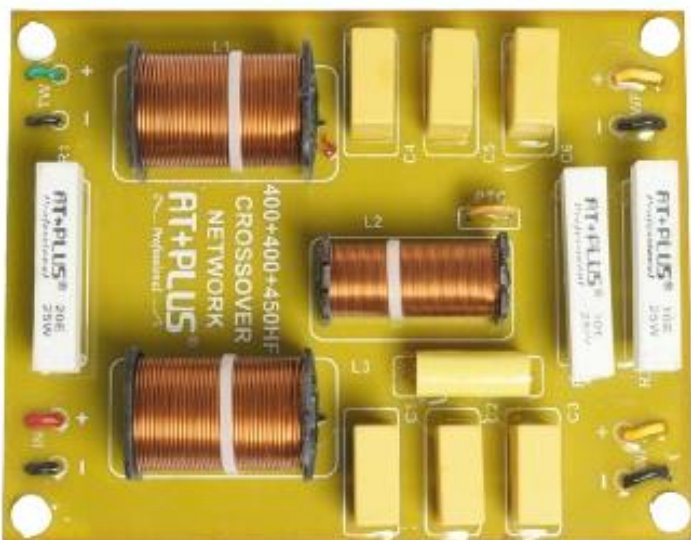

KSM8

845-S

AT-BETA – 58

AXR – 40

PRO – 790U2

PRO – 590U

AGM – 815

AHM – 90CC

AT - 1000

AT - 900

AT - 700

AT - D-450

AT – D-518

AT – C-400/250

ATH-25

22" TRUMPETED