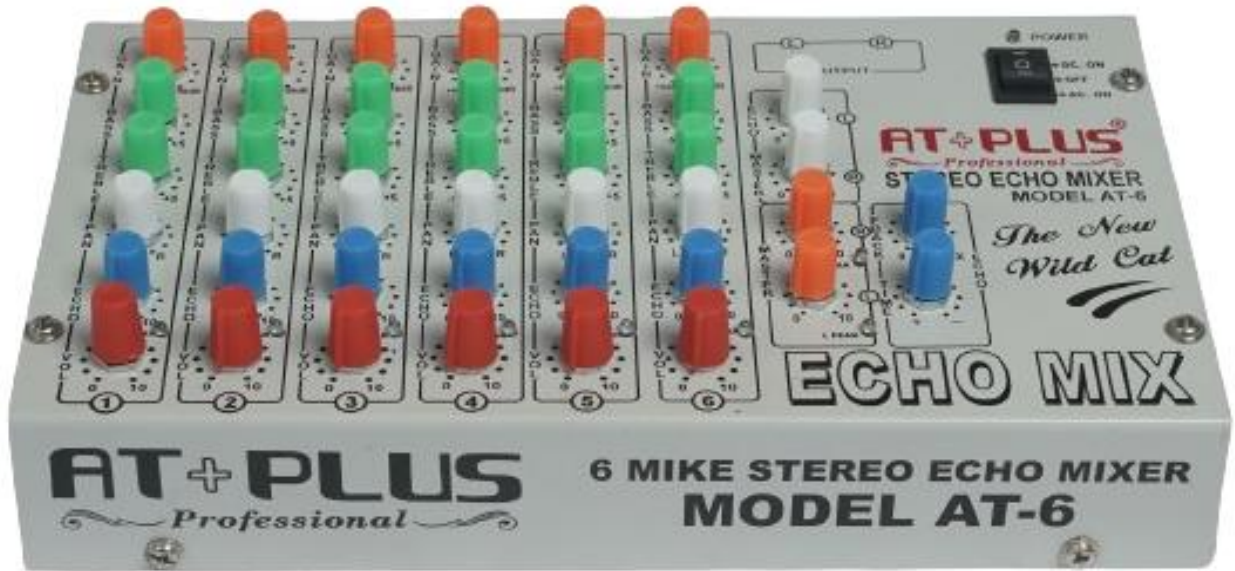

AT-6 (6 MIC)

AT-6 U (6 MIC USB/BT)

AT – 800E

AT – 120E

98X

99X

100X

101X