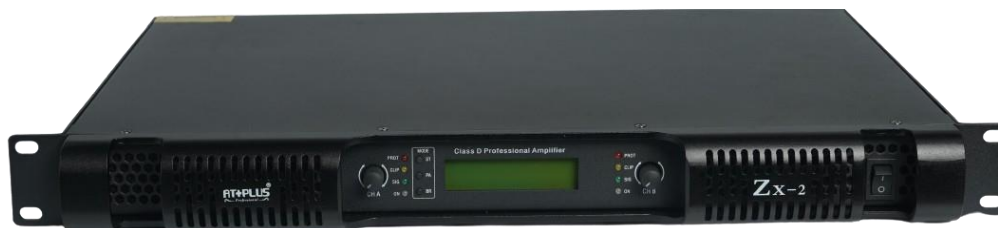

ZX - 8 (2400w+2400w)-8 OHM